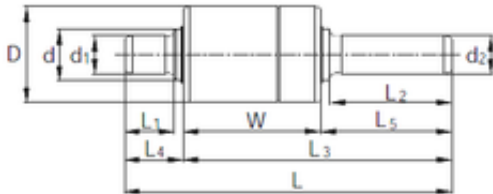

KBC RW428602 Complex bearing unit

Bearing No. RW428602

Outer Diameter	42 mm
D	42 mm
d	22 mm
L4	41 mm
L5	55 mm
L2	49 mm
L3	101 mm
d1	22 mm
d2	16 mm
L	142 mm
W	46 mm

RW428602 Bearing 2D drawings and 3D CAD models