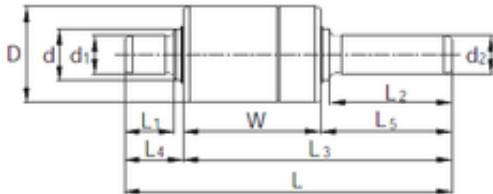

KBC RW306201 Complex bearing unit

Bearing No. RW306201

Outer Diameter	30 mm
D	30 mm
d	15.918 mm
L4	16.5 mm
L5	37.106 mm
L2	34.5 mm
L3	76 mm
d1	12 mm
d2	12 mm
L	92.5 mm
L1	14 mm
W	38.894 mm

RW306201 Bearing 2D drawings and 3D CAD models